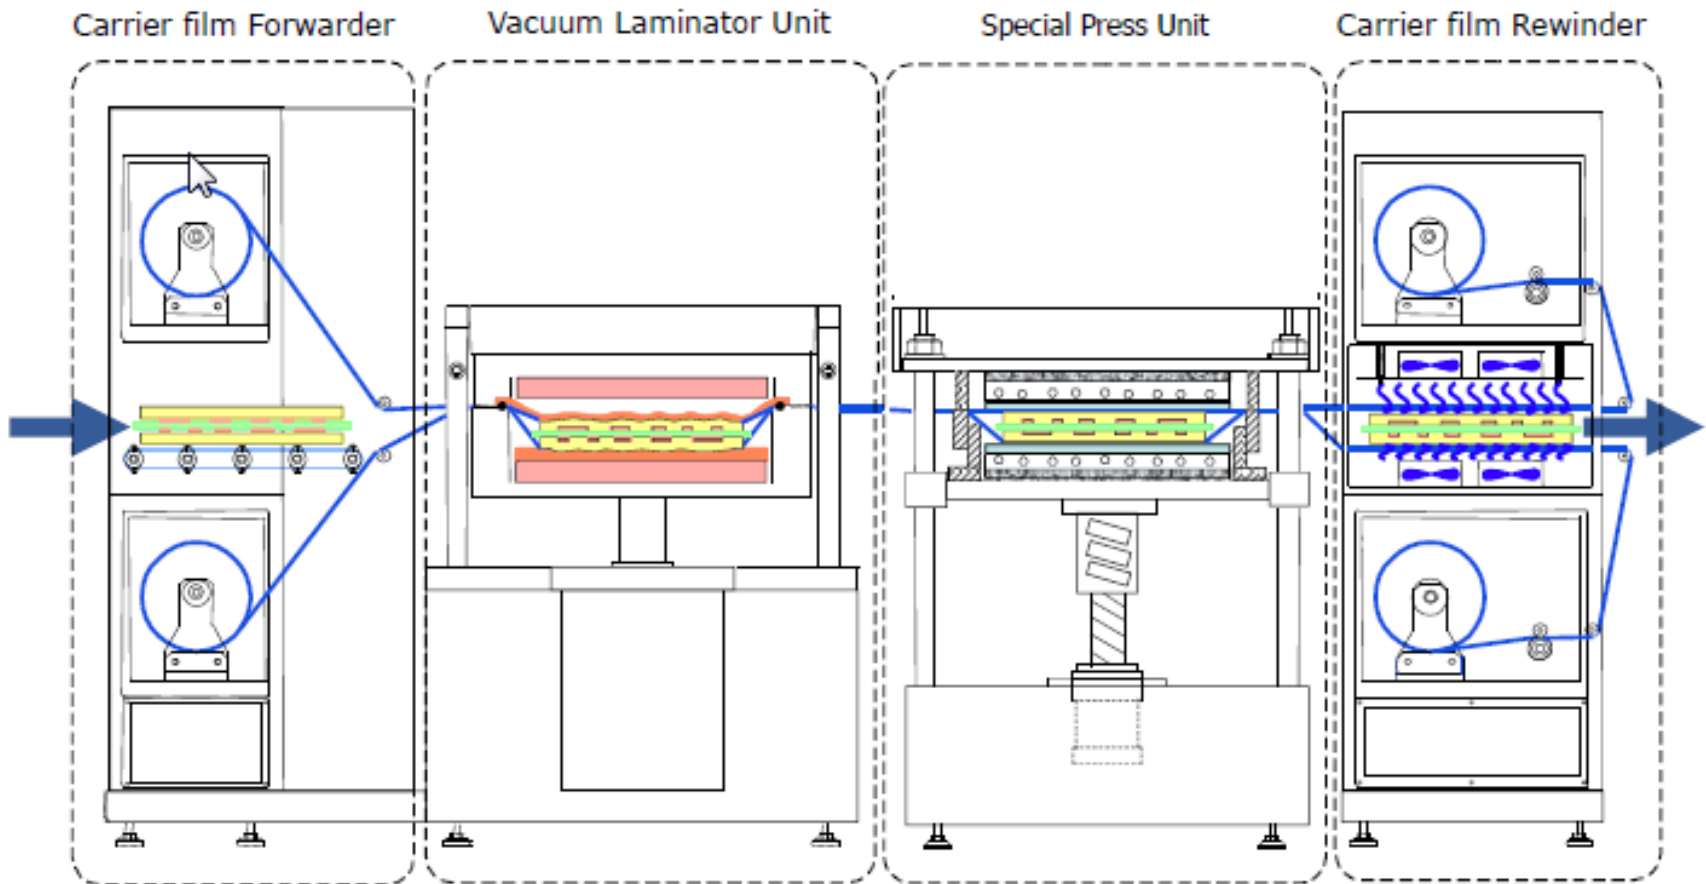

Photographs of Whole Line

Vacuum laminator CV-300T

Side view

Film Mounter S-200WF

Side view

Diaphragm Laminator & Special Press *Model CVS-Series*

Copyright (C) 2015 NiKKo-Materials Co., Ltd.
All Right Reserved.