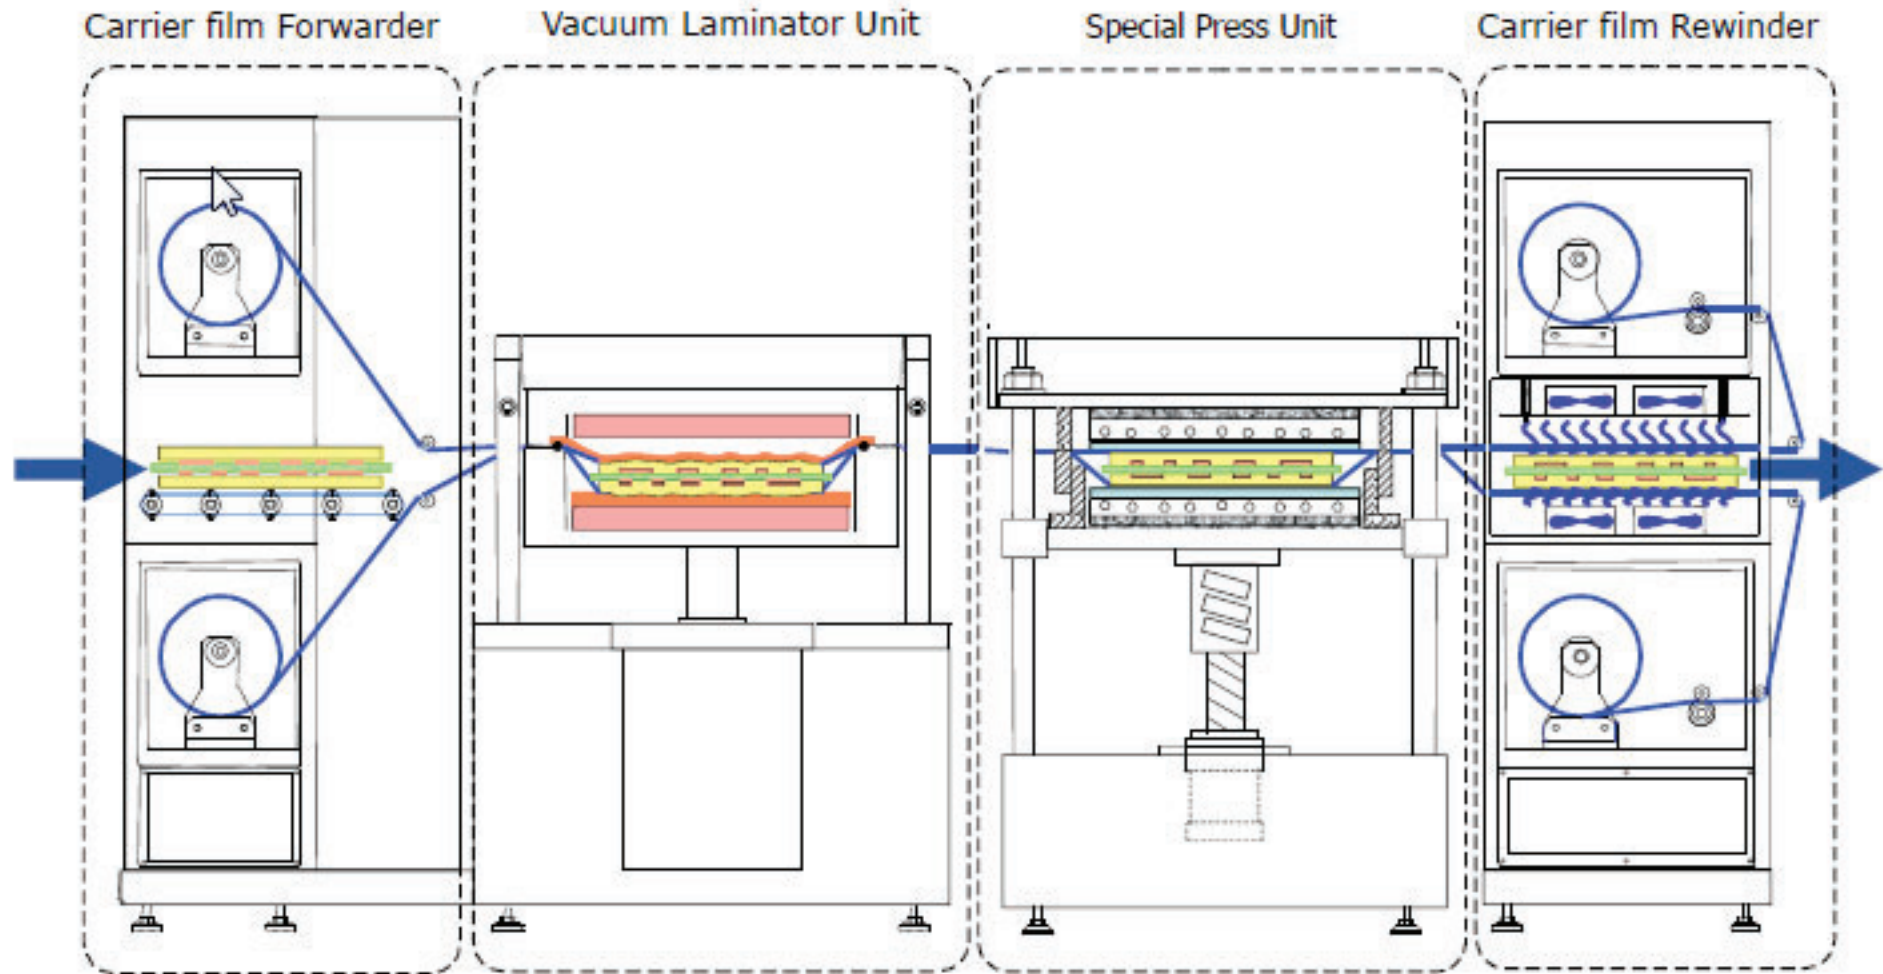

Photographs of Whole Line

Vacuum laminator CV-300T

Side view

Film Mounter S-200WF

Side view

Diaphragm Laminator & Special Press *Model CVS-Series*

Copyright (C) 2015 NiKKo-Materials Co., Ltd.
All Right Reserved.